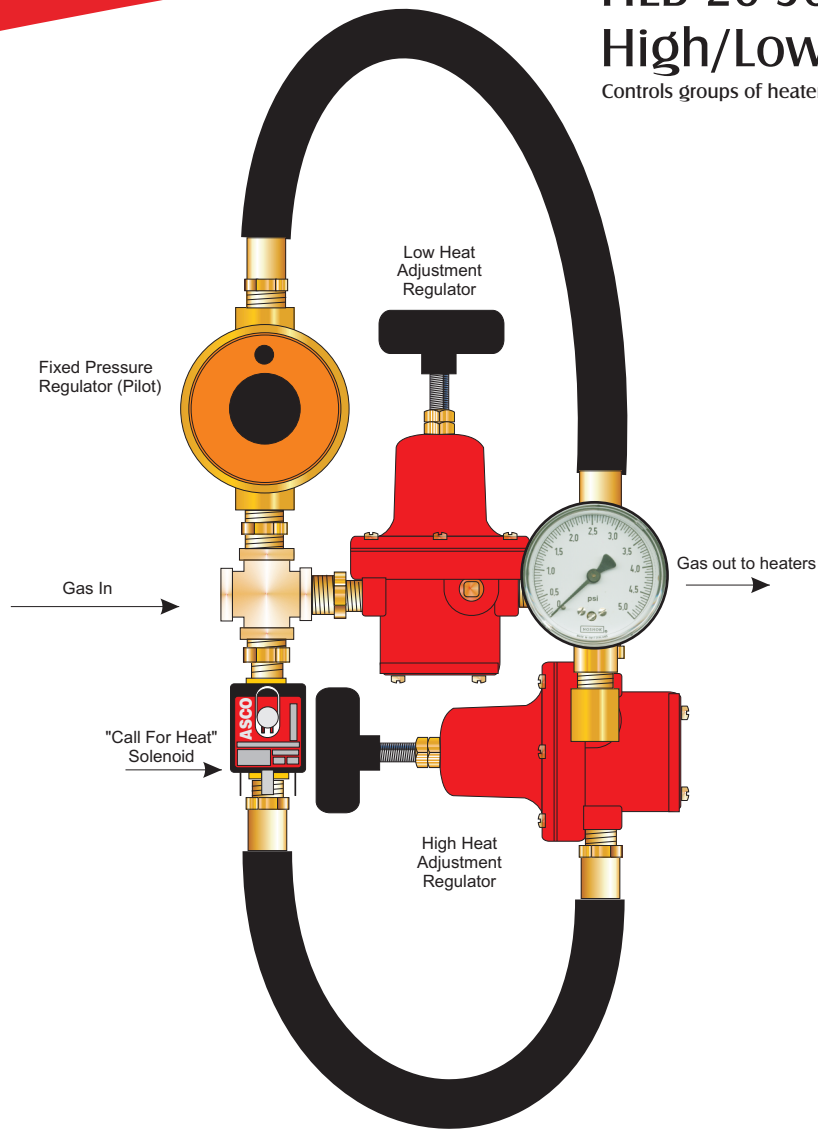

GA Item # 804130

# HLB 20-300/F High/Low Gas Controller

Controls groups of heaters totaling (up to) 375,000 Btu's (LPG)

WESTERN HEMISPHERE  
Gasolec America, Inc.  
Phone: 1-918-455-4588  
Fax: 1-918-455-4396

5818 S. 129th E. Ave.  
Tulsa, OK 74134

## HLB 10-300/F High/Low Gas Controller

GA Item # 804130

Controls groups of heaters totaling (up to) 375,000 Btu's (LPG)

Gasolec PR 300M  
GA Item # 803205

1st Stage Regulator  
(at tank or battery)

- "Second Stage Regulator" located at the building